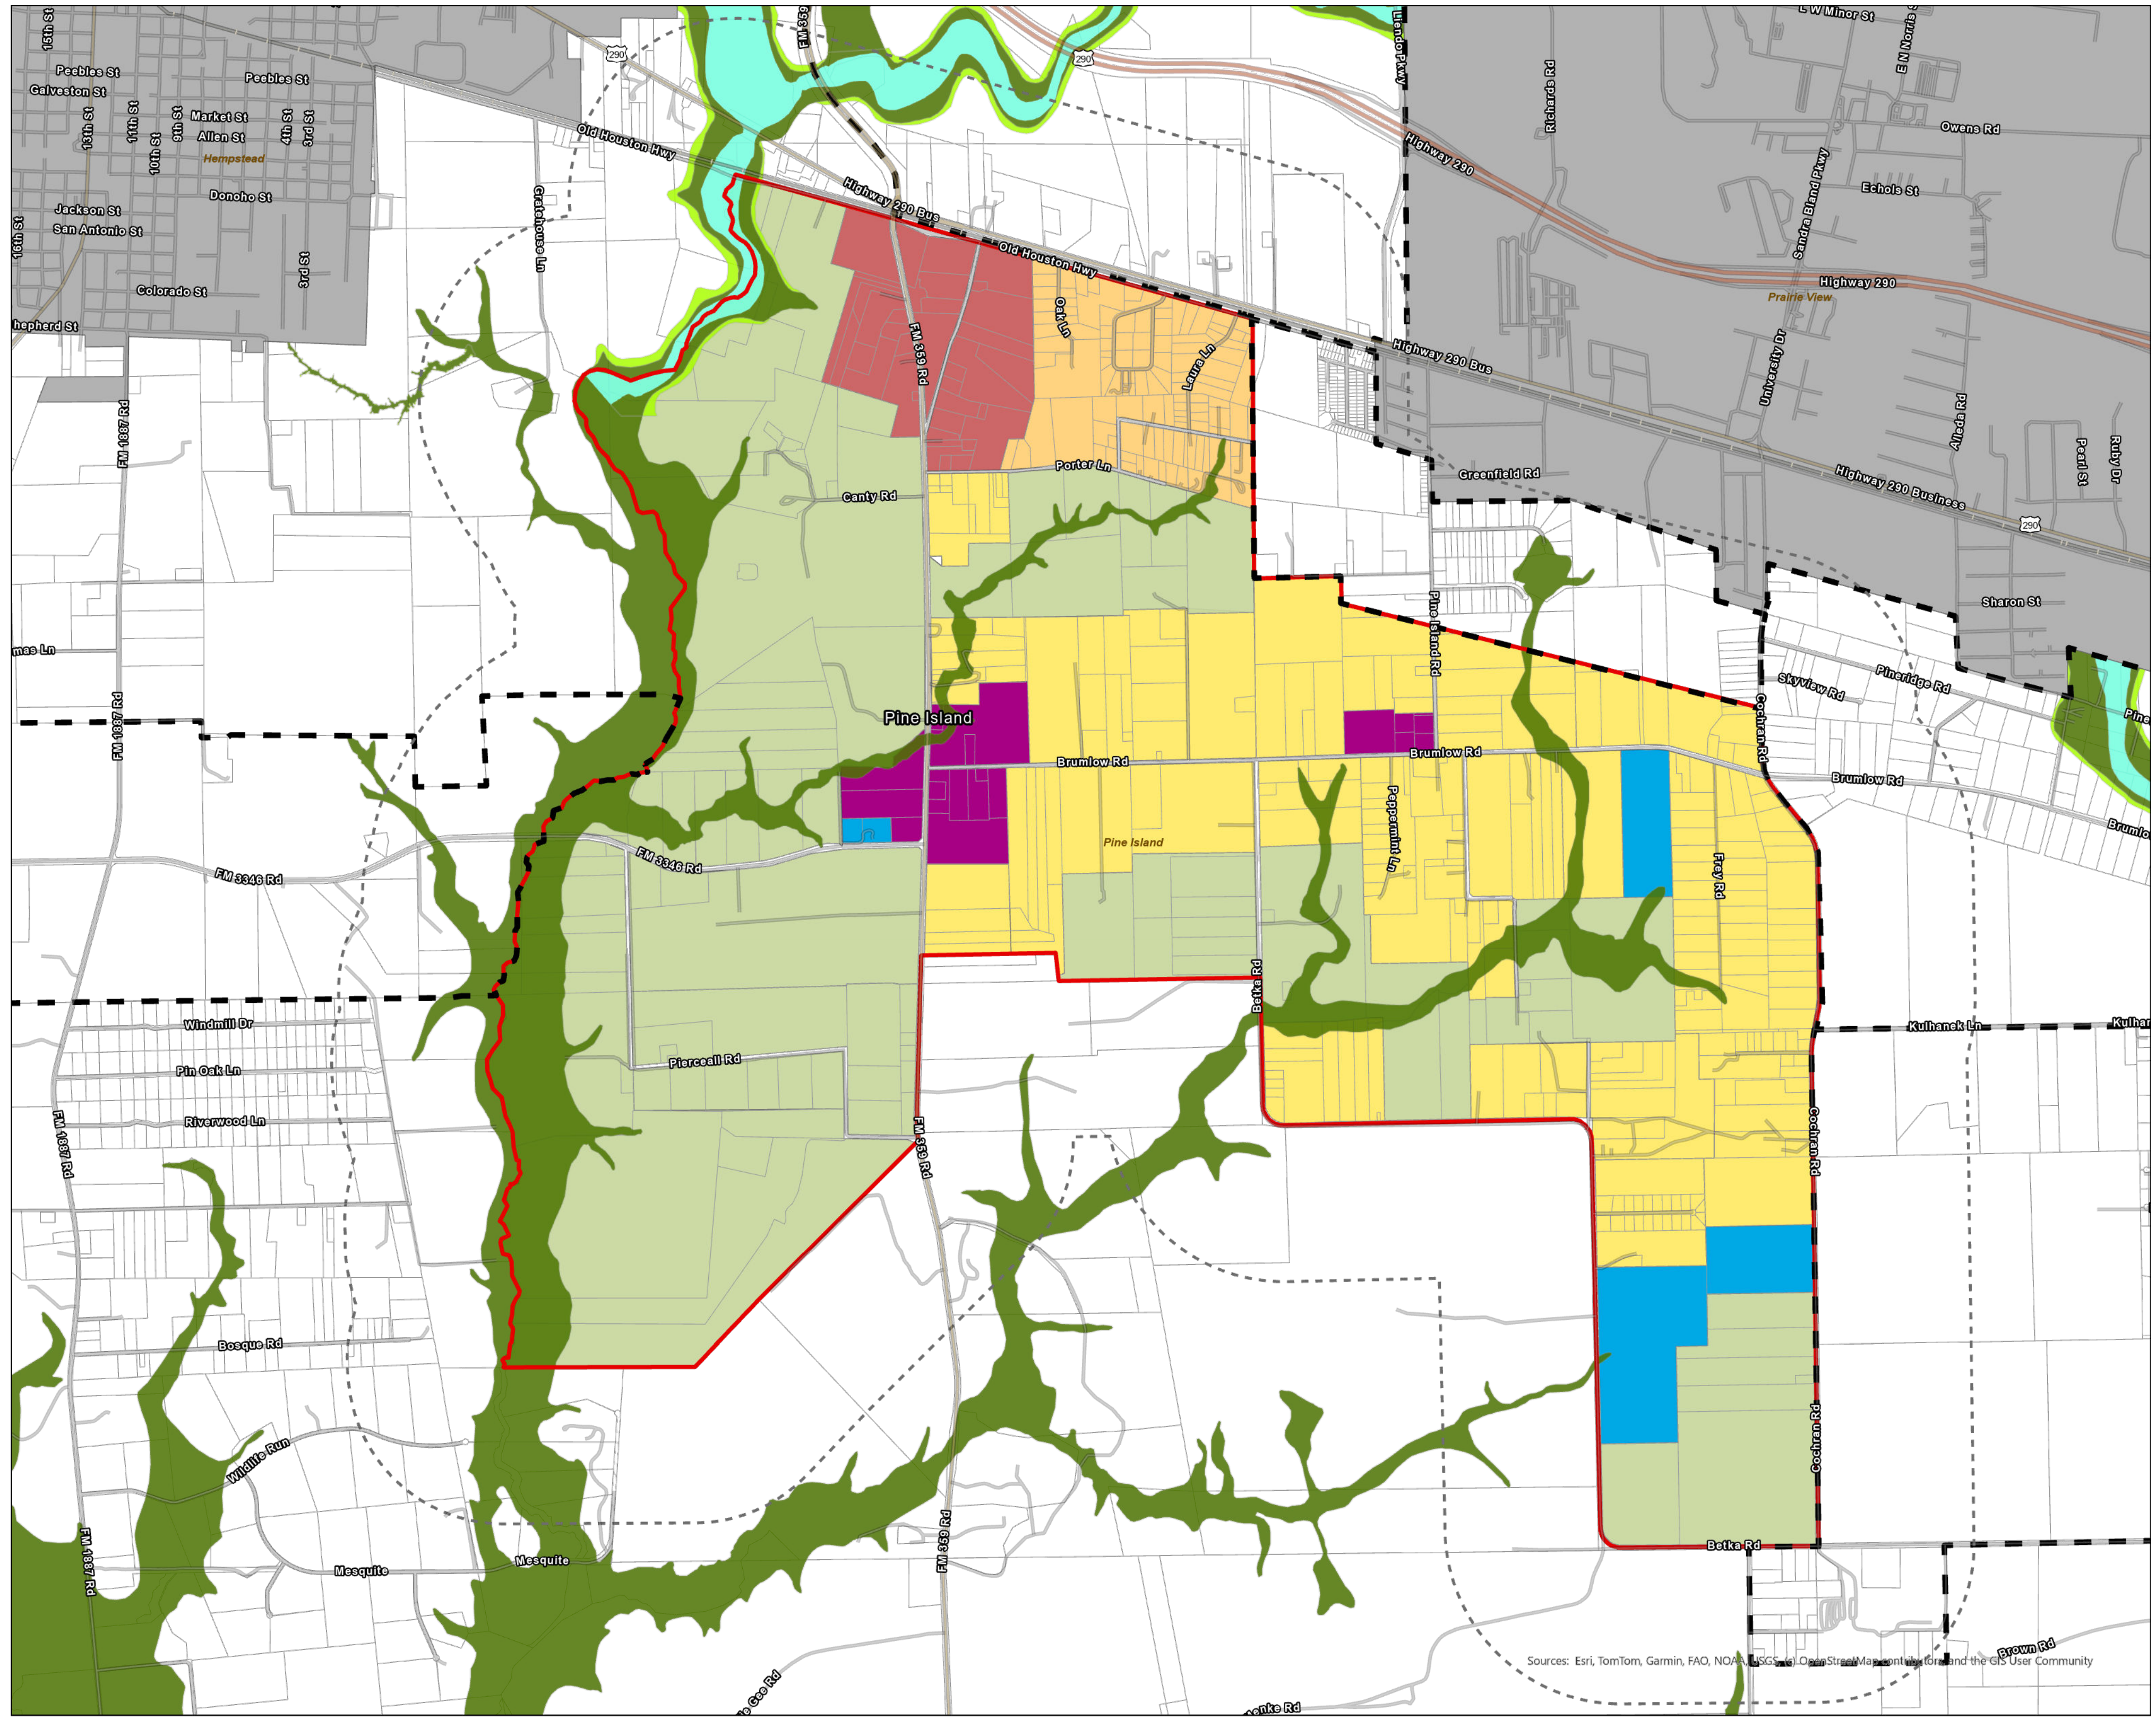

Town of Pine Island, Texas

Draft Zoning Map

01/05/2026

Legend

- Pine Island City Limits
 - Pine Island ETJ
 - Parcels
- Zoning Designation
- RE, Rural Estate
 - CN1, Community Neighborhood 1
 - CN2, Community Neighborhood 2
 - TC, Town Center
 - RMU1, Regional Mixed Use 1
 - CE, Campus Employment
- Flood Zones
- 0.2% Annual Chance Flood Hazard
 - 1% Annual Chance Flood Hazard
 - Regulatory Floodway

Sources: Esri, TomTom, Garmin, FAO, NOAA, USGS, OpenStreetMap contributors, and the GIS User Community